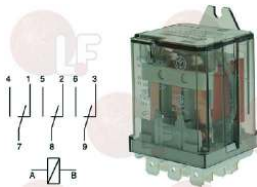

SILANOS 904430

Pliers for sandwiches und toasts

3317051 GRILL PLIER
length 100 mm
height 180 mm
for Toaster

SILANOS 905030

Relays

3351008 RELAY 62.83 16A 230V 50/60Hz
3 switching contacts

SILANOS 905474

SILANOS 905475