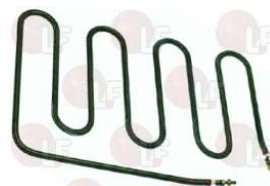

SILANOS 904960

Fittings

1349104 FITTING \varnothing 1/2"M-1/2"M

SILANOS TR2319

3349343 NICHEL-PL.HOSE-END FITTING \varnothing 1/8"M \varnothing 8

SILANOS 907942

3349320 NICHEL-PLATED FITTING \varnothing 1/2"M-1/2"M

SILANOS TR2322

Gaskets and seals

3186010 ASBESTOS FREE FLAT GASKET \varnothing 54x42x2 mm

SILANOS 903300

Heating elements

3355327 HEATING ELEMENT 1000W 230V BOTTOM
length 180 mm - width 180 mm
for Panini grill electric (SILANOS) DOPPIA
DOPPIA RIGATA

SILANOS 905670

SILANOS 905671

3355328 HEATING ELEMENT 1200W 230V TOP
length 265 mm - width 170 mm
for Panini grill electric (SILANOS) MEDIA RIGATA

SILANOS 905611

SILANOS 905615

Suitable for:

Suitable for:

3355326 HEATING ELEMENT 750W 230V TOP
length 175 mm - width 185 mm
complete with cables
for Panini grill electric (SILANOS) DOPPIA
DOPPIA RIGATA